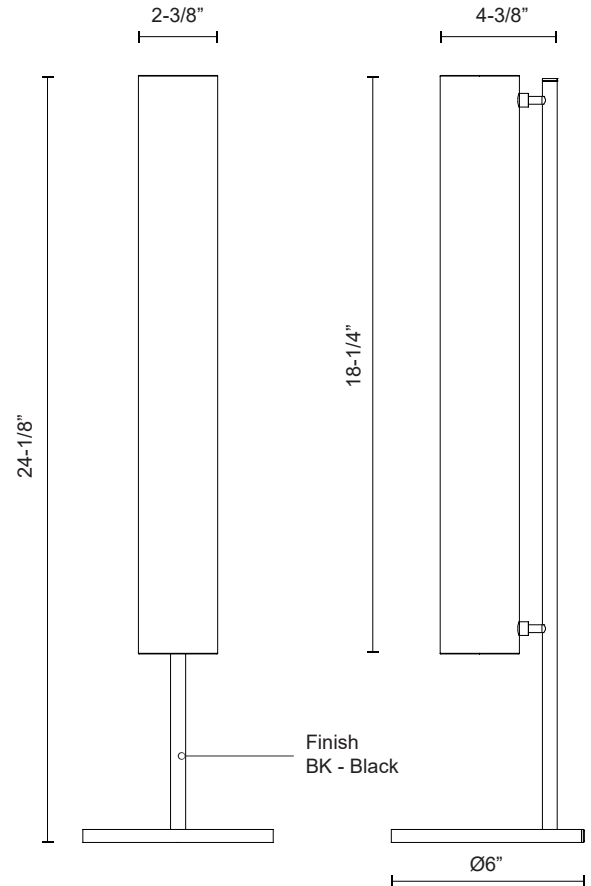

GRAMERCY TL70124

LAMPS

PROJECT

DESCRIPTION

Frosted glass cylinders, are composed around an aluminum die-cast body, emitting an even 360 Degrees glow of ambient light. The Gramercy standing fixtures feature a touch dimmer and a black finish

SPECIFICATION DETAILS

Fixture Dimensions	D6" x H24-1/8"
Light Source	LED with DC Driver
Wattage	15W
Total Lumens	1270lm
Delivered Lumens	BK-750lm*
Voltage	120V
Color Temperature	3000K
CRI (Ra)	90CRI
Optional Color Temps	2700K - 5000K Available, Minimum Order Quantities Apply
LED Rated Life	50,000 hours
Dimming	100% - 10%, Touch dimmer
Glass Details	Frosted Glass
Location	Dry
Base Dimensions	D6" x H5/8"
Paint Finish	BK02
Finish Option(s)	Black

* For custom options, consult factory for details.

* For warranty information, please visit www.kuzcolighting.com/warranty

KUZCO

CANADA: 19054 28TH AVENUE - SURREY, BC V3Z 6M3

USA: 3035 E. LONE MOUNTAIN ROAD - LAS VEGAS, NV 89081

WWW.KUZCOLIGHTING.COM

© 2020 KUZCO LIGHTING. ALL RIGHTS RESERVED.

COMMENT